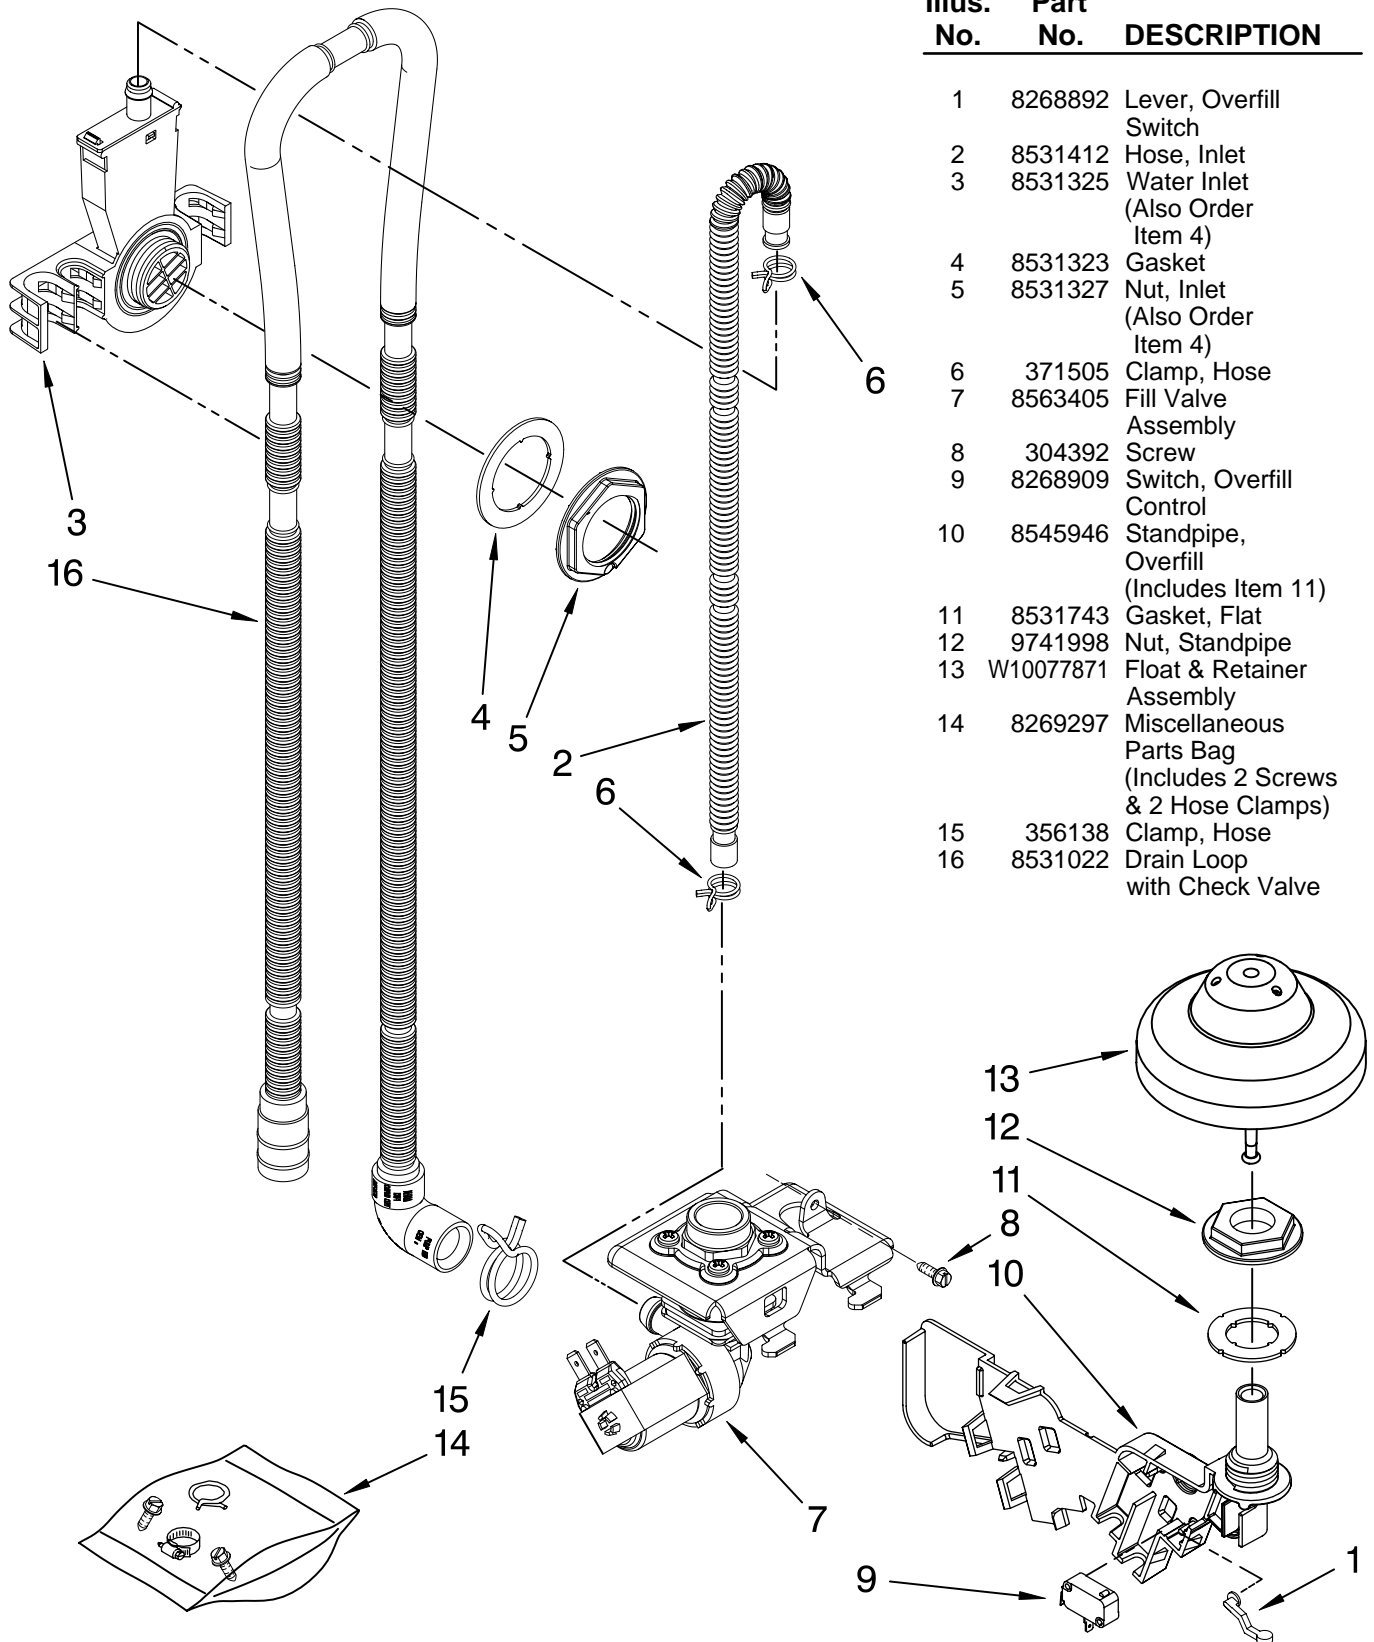

FOR ORDERING INFORMATION REFER TO PARTS PRICE LIST

HEATER PARTS

For Models: KUDC03ITBL2, KUDC03ITBS2
(Black) (Stainless)

Illus. No.	Part No.	DESCRIPTION
1	8537057	Heater Element Assembly (Also Includes Item 2)
2	717273	Washer, Heater Element
3	8268548	Nut, Heater Element
4	3400931	Retainer, Spring Grip

NOTE: If heater element is removed, it must be replaced.

FOR ORDERING INFORMATION REFER TO PARTS PRICE LIST

FILL, DRAIN AND OVERFILL PARTS

For Models: KUDC03ITBL2, KUDC03ITBS2
(Black) (Stainless)

Illus. No.	Part No.	DESCRIPTION
1	8268892	Lever, Overfill Switch
2	8531412	Hose, Inlet
3	8531325	Water Inlet (Also Order Item 4)
4	8531323	Gasket
5	8531327	Nut, Inlet (Also Order Item 4)
6	371505	Clamp, Hose
7	8563405	Fill Valve Assembly
8	304392	Screw
9	8268909	Switch, Overfill Control
10	8545946	Standpipe, Overflow (Includes Item 11)
11	8531743	Gasket, Flat
12	9741998	Nut, Standpipe
13	W10077871	Float & Retainer Assembly
14	8269297	Miscellaneous Parts Bag (Includes 2 Screws & 2 Hose Clamps)
15	356138	Clamp, Hose
16	8531022	Drain Loop with Check Valve

Illus.	Part	
No.	No.	DESCRIPTION
1	W10084283	Tub Assembly
2	3400072	Screw
3	W10112096	Door Seal
4	W10082838	Plug Tub
5	9743002	Gasket, Bracket Mounting
6	8269110	Seal, Cabinet
7	8573061	Strain Relief
8	8270021	Mount, Door Balance
9	3367670	Screw
10	8269145	Bracket, Undercounter
11	3400074	Screw
12	3370389	Screw
13	8268977	Wheel Leg
14	8524584	Leveler, Leg
15	8524474	Wheel, door Balance
16	8270020	Spring, Door Balance
17	W10078083	Wheel & Mount Assembly (Also Order #5)
18	3400892	Screw
19	8268991	Cover, Terminal Box
20	8535568	Link, Door Balance
21	304666	Retainer, Push
23	8573241	Shield, Sound
24	9742648	Bracket, Thermostat
25	661566	Thermostat
26	8580309	Strike, Latch
27	3378128	Washer, Pronged Cup
28	3400014	Screw